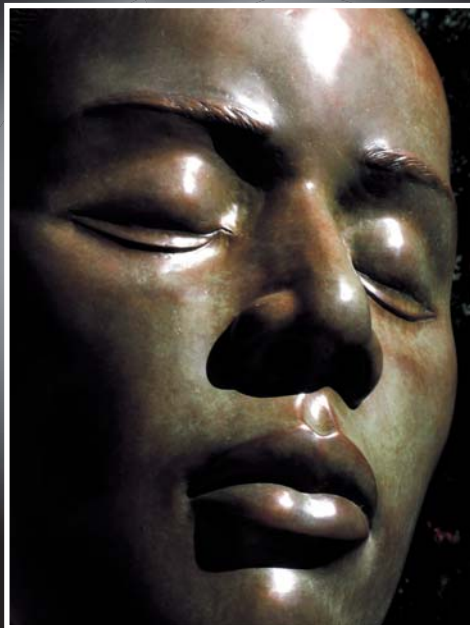

Troy Williams
"Reflection"

25.5" x 17.5" x 21"
bronze edition 12 ©2003

GLENN GREEN GALLERIES

Scottsdale / Santa Fe / Tesuque 505-820-0008 **est. 1966**

136 Tesuque Village Rd (CR73) • Tesuque, NM 87574 • www.glenngreengalleries.com