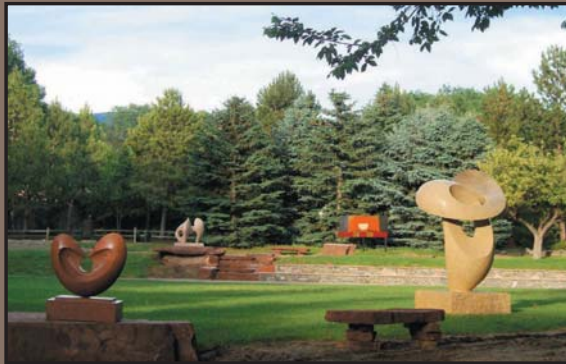

"Abbi of Bacabi"
Oil on Canvas ©1978

66" x 52"

T.C. Cannon

"Reverie"
Bronze Edition 10 ©1981

24.5" x 23" x 12.5"

Allan Houser

Enjoy fine paintings, prints and sculpture.

Revisit the sculpture of American Master
ALLAN HOUSER.

The must-see gallery in Tesuque
Indian Market Weekend Hours:
Saturday & Sunday 10 to 5

And Visit our Plaza Display Showcase
at 50 East San Francisco Street
Saturday and Sunday 10 to 5

GLENN GREEN GALLERIES